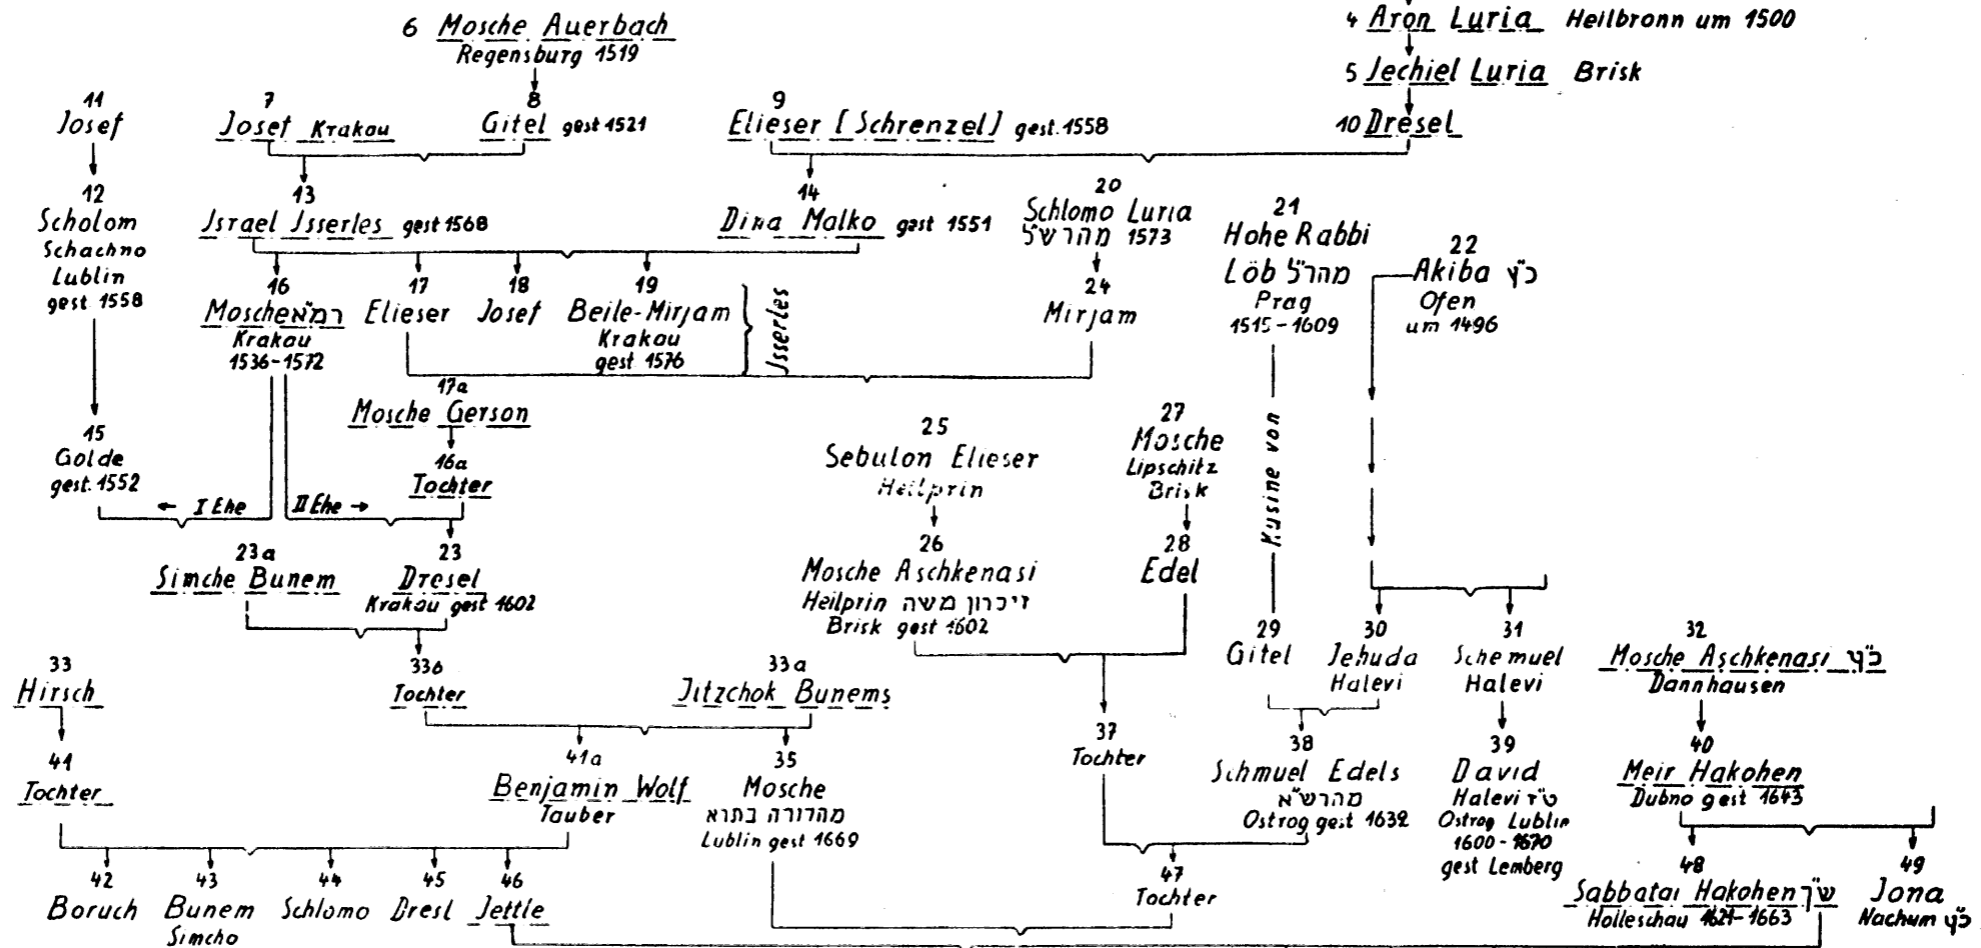

Stammbaum der Familien Levi-Berlinger-Ellinger

- 1a Schmuel Spiro Speier um 1300
- 1b Schlomo Spiro Heilbronn
- 1c Mirjam
- 1 Simson Luria Worms um 1400
- 2 Jechiel Luria Erfurt um 1450
- 3 Nethaniel Luria
- 4 Aron Luria Heilbronn um 1500
- 5 Jechiel Luria Brisk
- 10 Dresel

Aufgestellt
von
Dr. Jos. Levi
Mannheim
Abgeschlossen
Oktober 1934

These images are from the collection of the Library of the Jewish Theological Seminary (JTS). JTS holds the copyrights to these images. The images may be downloaded or printed by individuals for personal use only, but may not be quoted or reproduced in any publication without the prior permission of JTS.